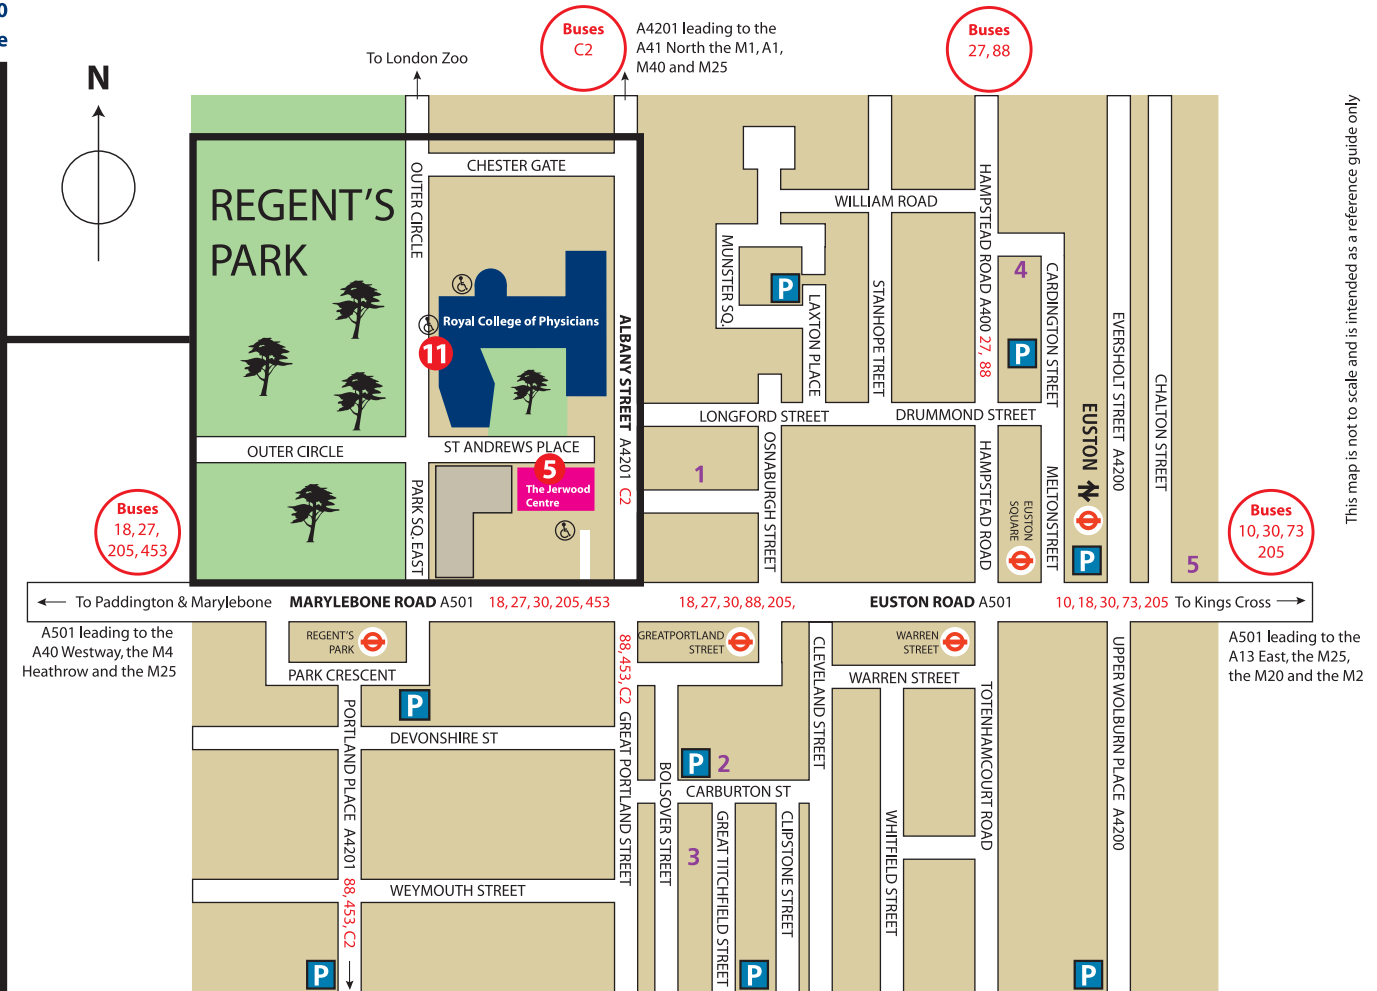

A501 leading to the A40 Westway, the M4 Heathrow and the M25

A4201 leading to Westminster and the A23, M25 and M23 Gatwick

Access points for people with disabilities

BY CAR

Easy access via M40 and M1
Car Parking: The College offers free parking to guests with disabilities by prior arrangement and is situated outside the congestion charge zone. The nearest public car park is a few minutes walk away (refer to the map)

HOTELS

1. 1 Sol Melia White House Hotel
2. 2 Holiday Inn Regent's Park
3. 3 Grange Fitzrovia Hotel
4. 4 Thistle Euston Hotel
5. 5 Novotel Euston

This map is not to scale and is intended as a reference guide only