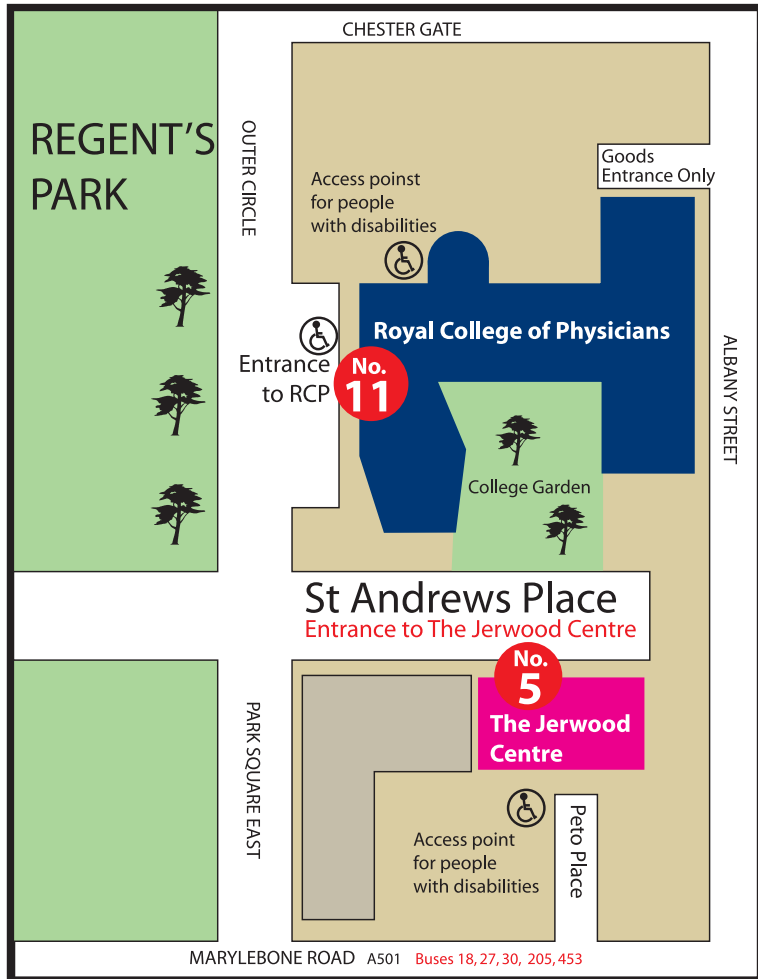

THE JERWOOD CENTRE
 5 St Andrews Place Regent's Park London NW1 4LE
 Tel: 020 7935 1174 • Fax: 020 7224 0900
 EMAIL: events@rcplondon.ac.uk • www.rcplondon.ac.uk/venue

BY TRAIN

Euston Station (15 minutes walk)
 King's Cross Station (5 minutes by taxi)
 St Pancras Station (5 minutes by taxi)
 Marylebone Station (5 minutes by taxi)

BY UNDERGROUND

Regent's Park Station on the Bakerloo line (5 minutes walk)
 Great Portland Street Station on the Circle, Metropolitan and City lines (5 minutes walk)
 Warren Street Station on the Victoria and Northern lines (10 minutes walk)

Access points for people with disabilities

BY CAR

Easy access via M40 and M1
 Car Parking: The College offers free parking to guests with disabilities by prior arrangement and is situated outside the congestion charge zone. The nearest public car park is a few minutes walk away (refer to the map)

HOTELS

- 1 Sol Melia White House Hotel
- 2 Holiday Inn Regent's Park
- 3 Grange Fitzrovia Hotel
- 4 Thistle Euston Hotel
- 5 Novotel Euston

This map is not to scale and is intended as a reference guide only